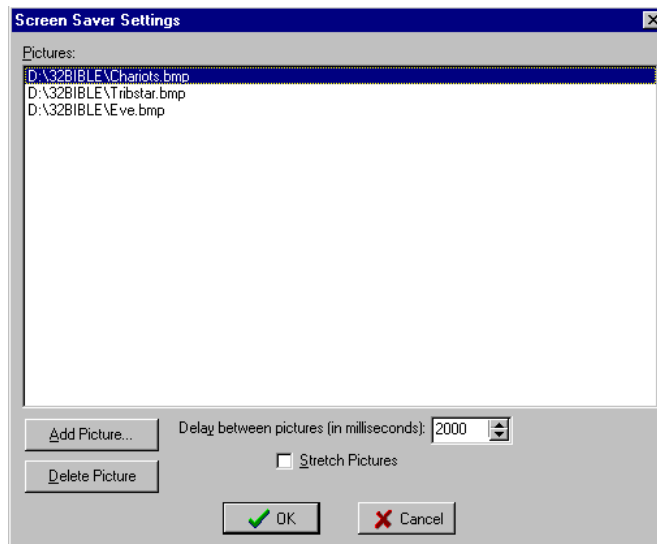

YOUR OWN SCREEN SAVER

Welcome to a special bonus program- Your Own Screen Saver.

With this program you can create your OWN screen saver in just minutes.

To make a screen saver, the file *mysaver.scr* must be located in the Windows folder. This should have already been done by the install program.

CONTROL PANEL

You must then access the CONTROL PANEL from the task bar. Select display:

Make sure that "mysaver" is selected.

CHOOSING IMAGES

To choose your images, click on SETTINGS:

You may also choose whether or not to stretch the images, and the length of time each picture is displayed in milliseconds. A millisecond is 1/1000th of a second, so 2000 means 2 seconds.

To add a picture, click on add picture:

You may add any of the following types of images:

JPG- JPEG

BMP- Bitmap

ICO- Icon

EMF- Enhanced meta file

WMF- Windows meta file

MAKING THE SCREEN SAVER ACTIVE